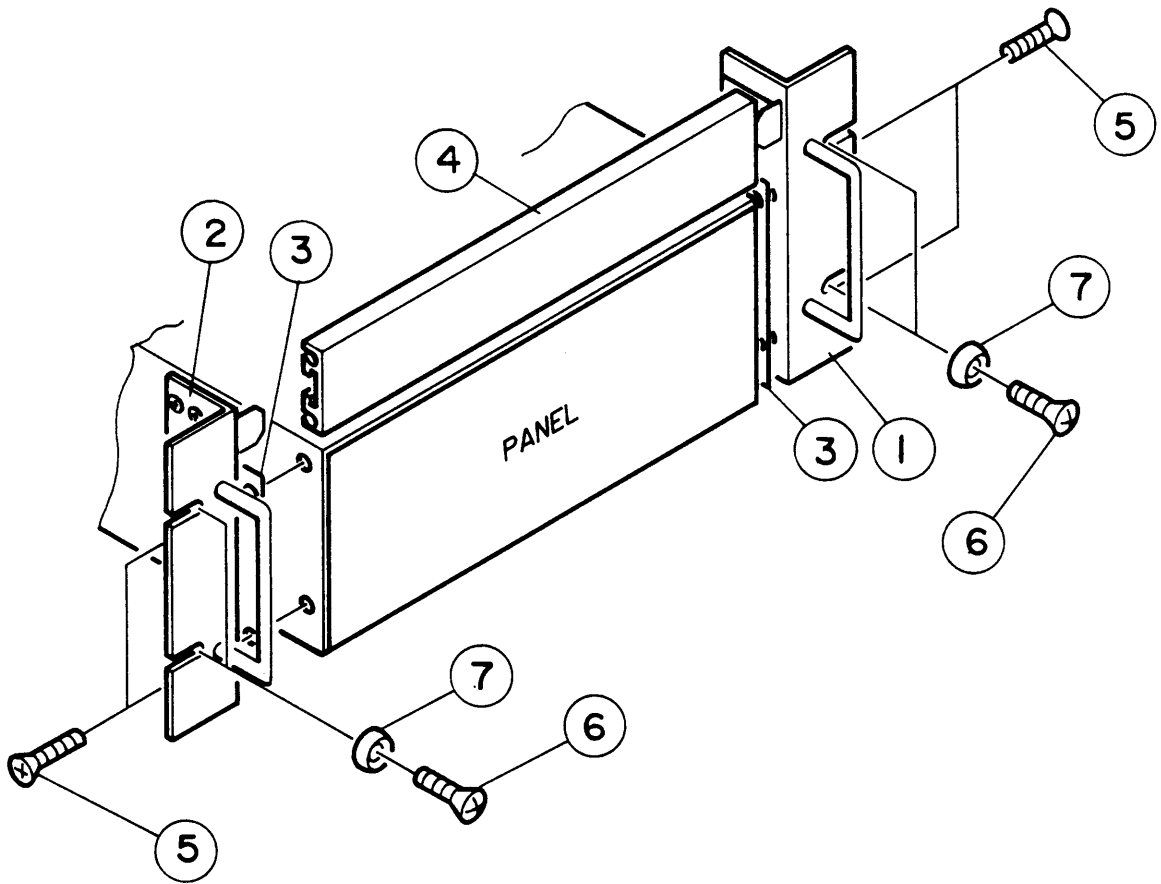

**BRACKET BH4AT-1**

NO.	DESCRIPTION	QTY	CODE NO.
1	BRACKET RIGHT BH4AT-1	1	G8-985-101
2	BRACKET LEFT BH4AT-1	1	G8-985-102
3	SPACER	2	Q1-071-132
4	BLANK PANEL BH4AT-1	1	G8-985-103
5	SCREW, FLAT HEAD M4 0.7 12 S-ZN	4	M2-001-381
6	SCREW, OVAL HEAD M5 0.8 14 B-NI	4	M2-002-091
7	FINISHING WASHER 5CW	4	M5-003-031